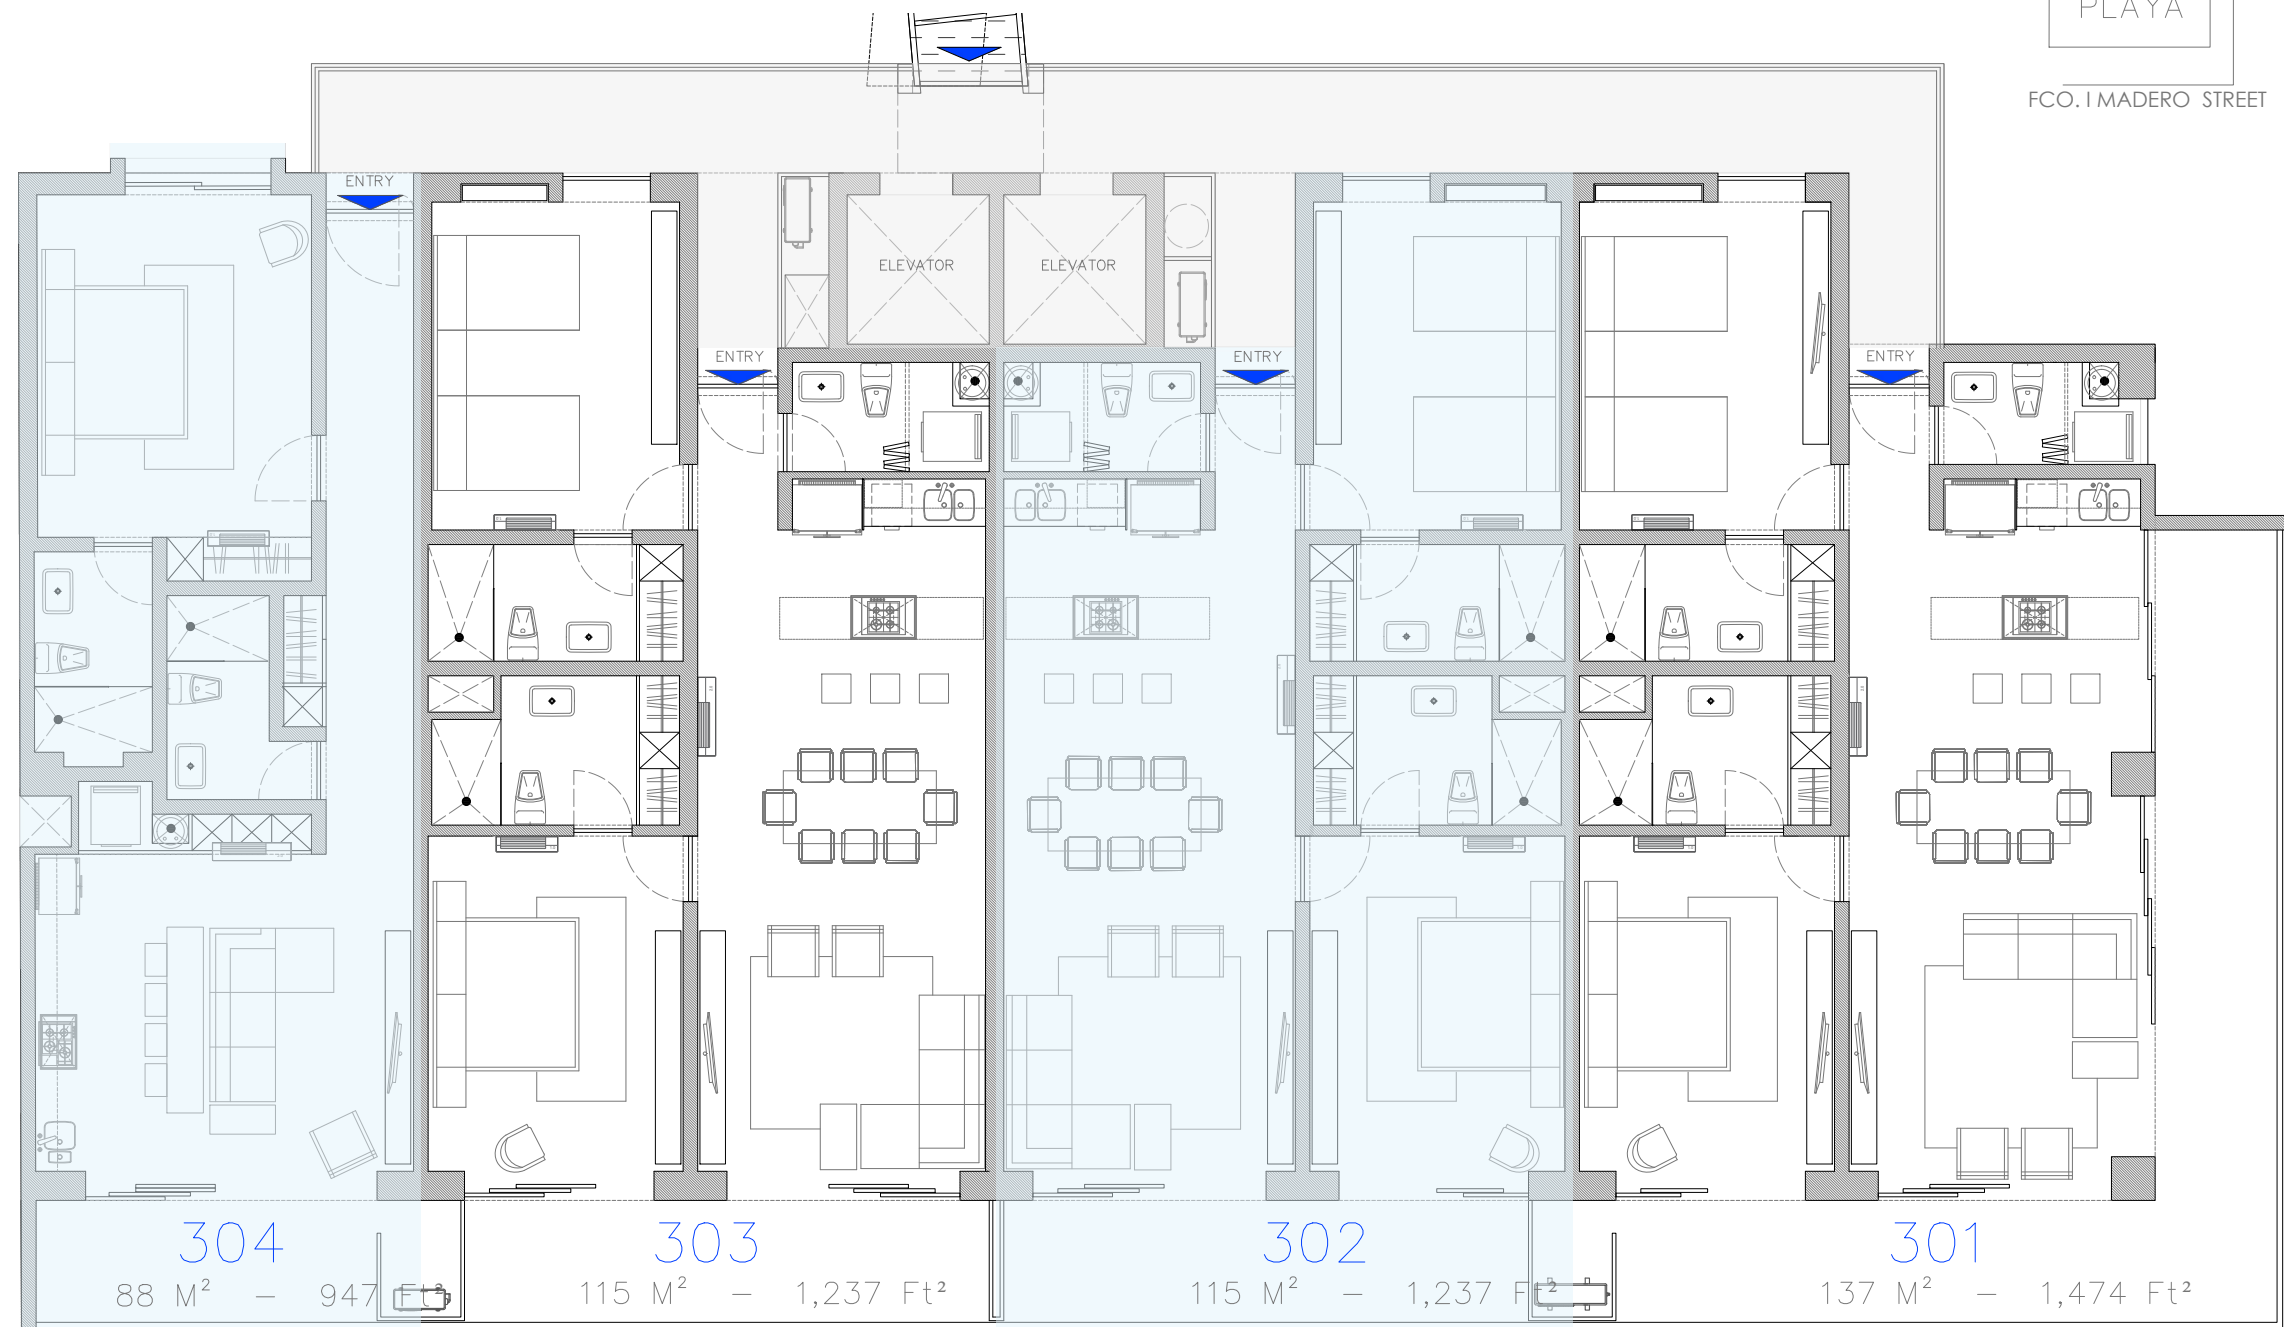

OCEANO BUILDING

LEVEL 3

www.pacificabucerias.mx

The developer reserves the right to change features and specifications without notice. All renderings, floorplans, and siteplans shown in the office, brochure and other advertising material are approximate only and are subject to change without notice.

TRIANGULO RIVIERA DEL PACIFICO SAPI DE CV