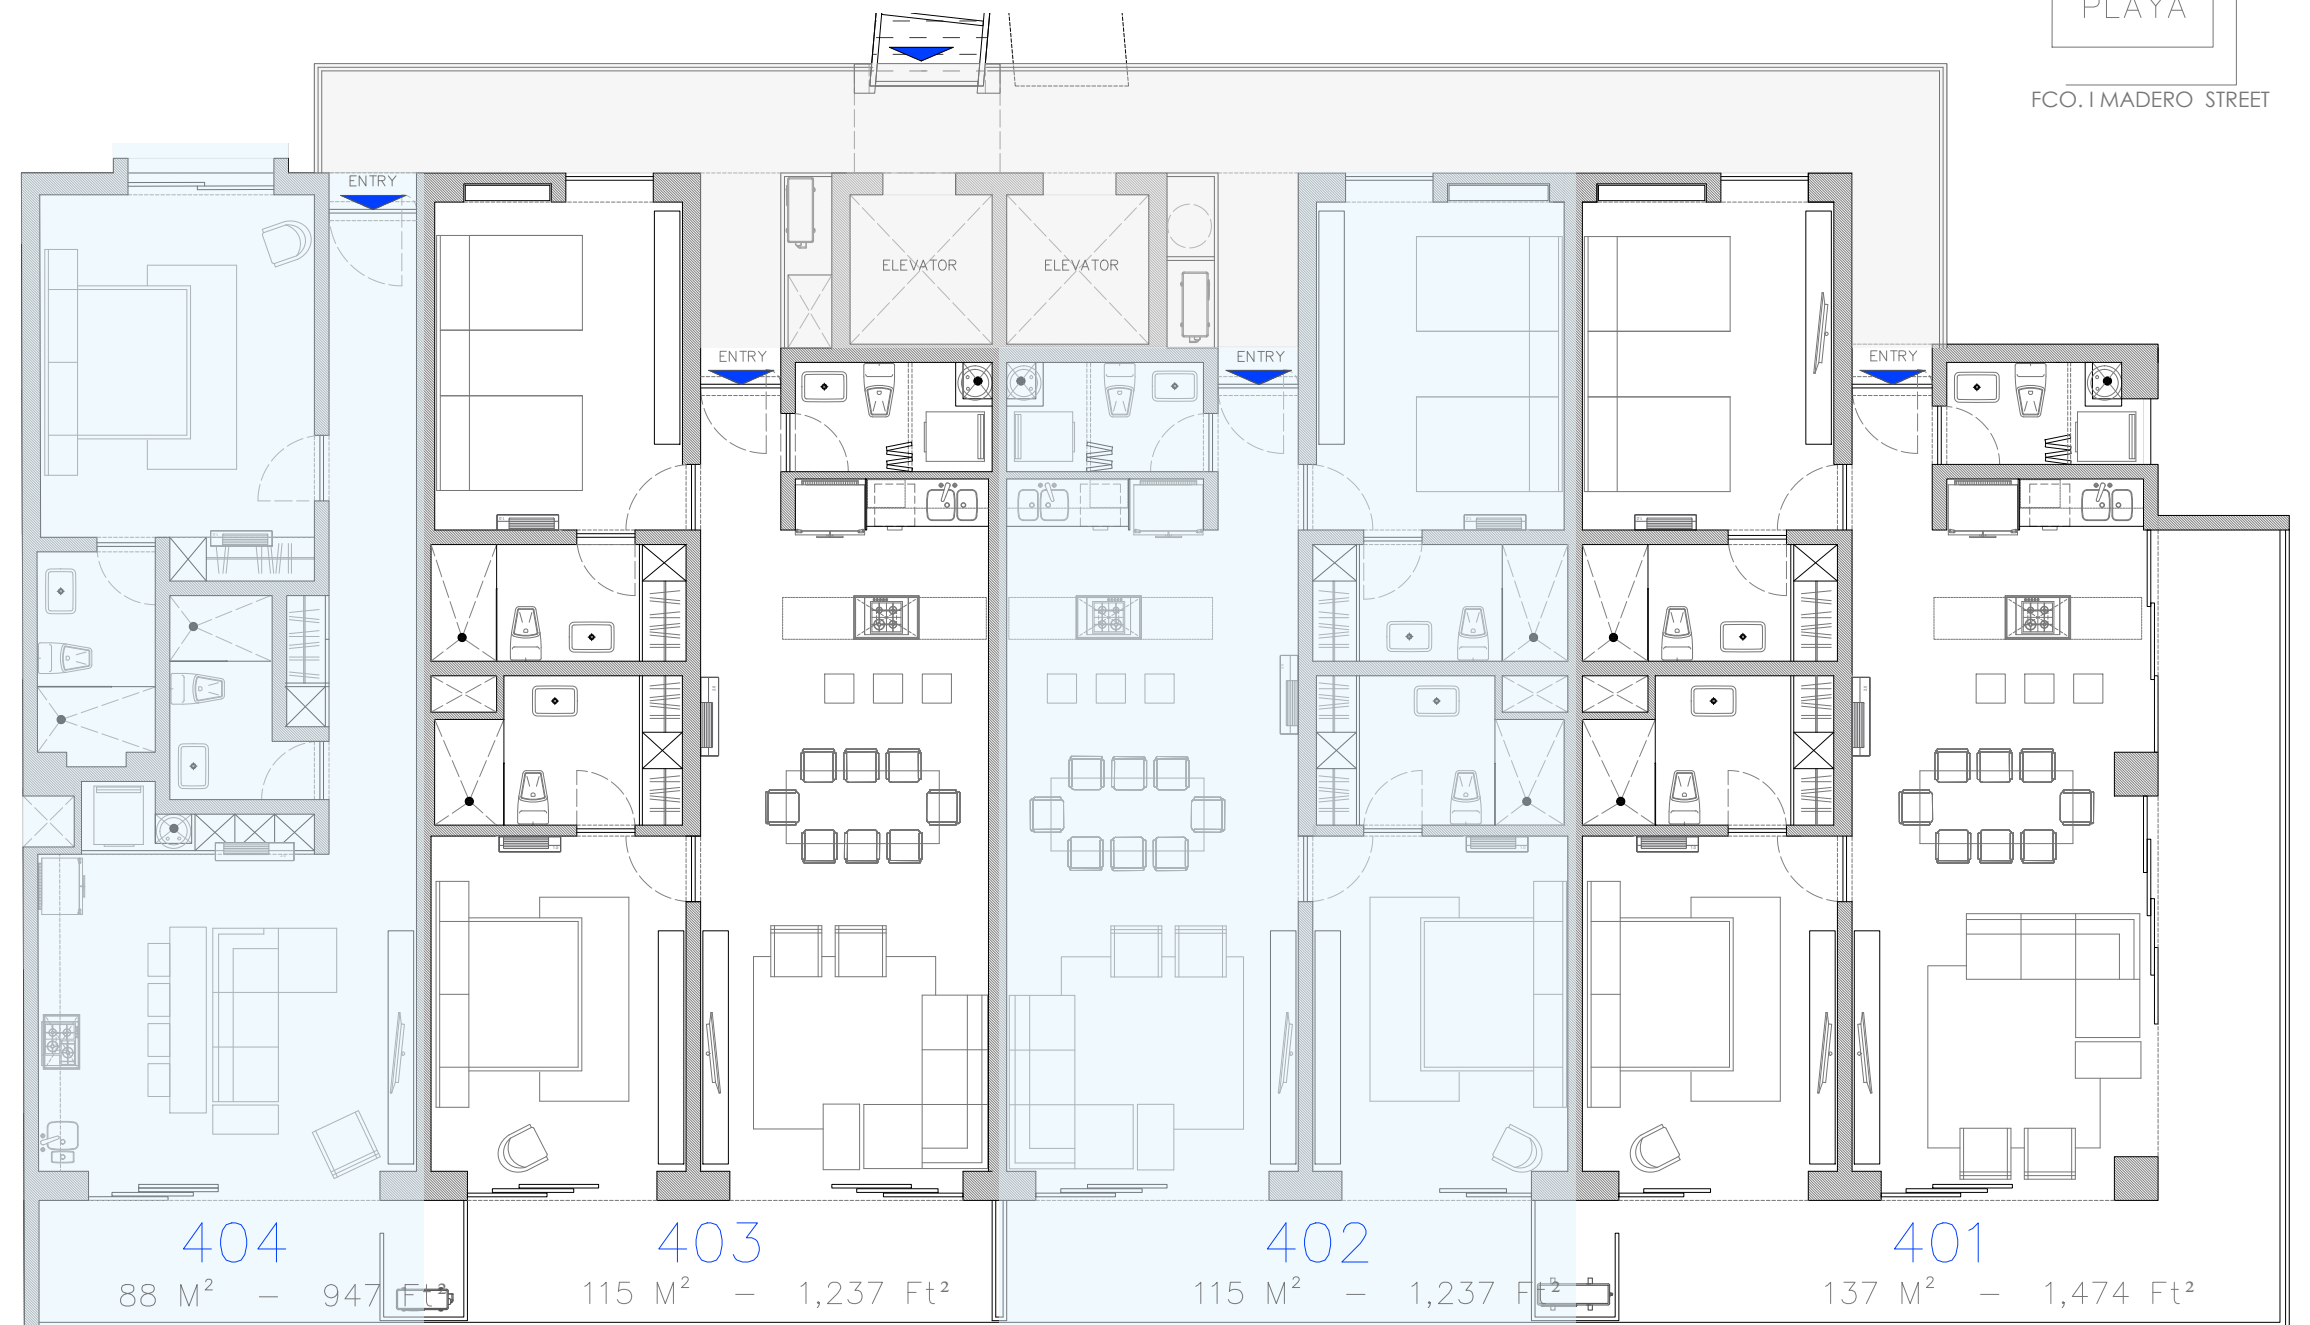

OCEANO BUILDING

LEVEL 4

[www.pacificabucerias.mx](http://www.pacificabucerias.mx)

The developer reserves the right to change features and specifications without notice. All renderings, floorplans, and siteplans shown in the office, brochure and other advertising material are approximate only and are subject to change without notice.

TRIANGULO RIVIERA DEL PACIFICO SAPI DE CV