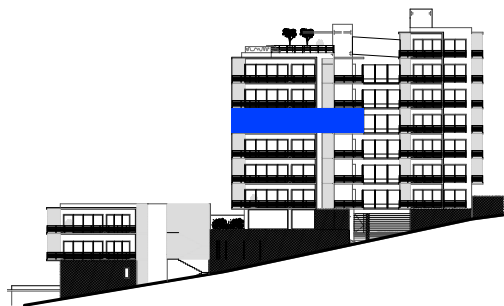

OCEANO BUILDING

LEVEL 4

[www.pacificabucerias.mx](http://www.pacificabucerias.mx)

The developer reserves the right to change features and specifications without notice. All renderings, floorplans, and siteplans shown in the office, brochure and other advertising material are approximate only and are subject to change without notice.

TRIANGULO RIVIERA DEL PACIFICO SAPI DE CV