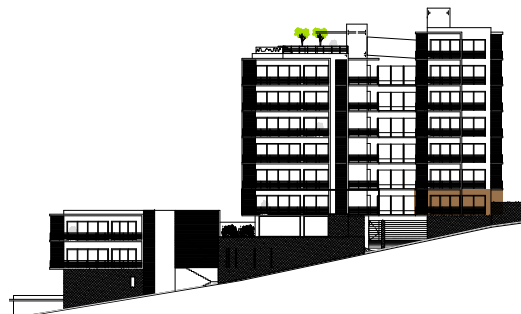

SOL BUILDING

LEVEL 1

www.pacificabucerias.mx

The developer reserves the right to change features and specifications without notice. All renderings, floorplans, and siteplans shown in the office, brochure and other advertising material are approximate only and are subject to change without notice.

TRIANGULO RIVIERA DEL PACIFICO SAPI DE CV