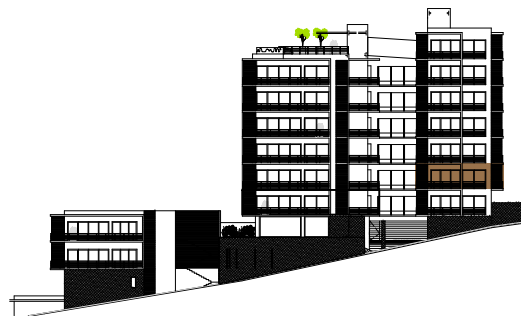

**SOL BUILDING**

**LEVEL 2**

[www.pacificabucerias.mx](http://www.pacificabucerias.mx)

The developer reserves the right to change features and specifications without notice. All renderings, floorplans, and siteplans shown in the office, brochure and other advertising material are approximate only and are subject to change without notice.

TRIANGULO RIVIERA DEL PACIFICO SAPI DE CV