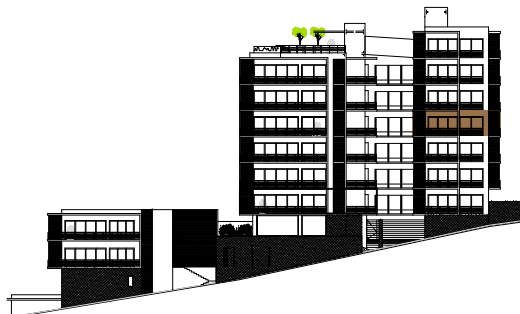

SOL BUILDING

LEVEL 4

www.pacificabucerias.mx

The developer reserves the right to change features and specifications without notice. All renderings, floorplans, and siteplans shown in the office, brochure and other advertising material are approximate only and are subject to change without notice.

TRIANGULO RIVIERA DEL PACIFICO SAPI DE CV