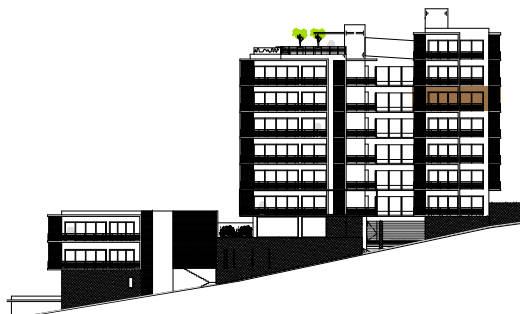

SOL BUILDING

LEVEL 5

www.pacificabucerias.mx

The developer reserves the right to change features and specifications without notice. All renderings, floorplans, and siteplans shown in the office, brochure and other advertising material are approximate only and are subject to change without notice.

TRIANGULO RIVIERA DEL PACIFICO SAPI DE CV