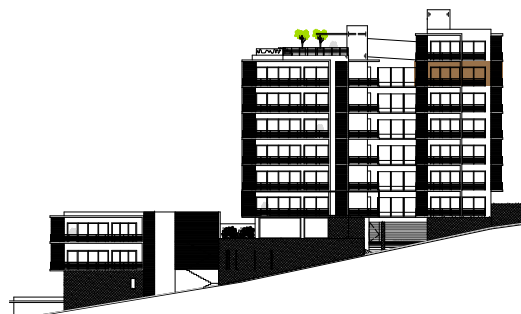

**SOL BUILDING**

**LEVEL 6**

[www.pacificabucerias.mx](http://www.pacificabucerias.mx)

The developer reserves the right to change features and specifications without notice. All renderings, floorplans, and siteplans shown in the office, brochure and other advertising material are approximate only and are subject to change without notice.

TRIANGULO RIVIERA DEL PACIFICO SAPI DE CV